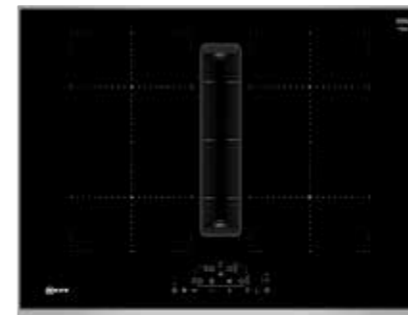

FLERE GODE TILBUD FRA NEFF

C17KS61H0 KAFFEMASKIN

Integrert, 45 cm 4,1cm display, Venstrehengslet, HomeConnect.

NÅ 25.900,- Veil. pris: 36.199,-

C17MS22H0 KOMBI M/MIKRO

Kombi-mikrobølgeovn, 45 cm, 4,1" display, HomeConnect.

NÅ 17.000,- Veil. pris: 24.099,-

C17FS42H0 KOMBIDAMP

Kombidampovn 45 cm, 4,1" display, HomeConnect.

NÅ 19.900,- Veil. pris: 26.599,-

C18FT48H0 KOMBIDAMP

Kombidampovn 45 cm, 5,7" display, HomeConnect.

NÅ 23.200,- Veil. pris: 31.899,-